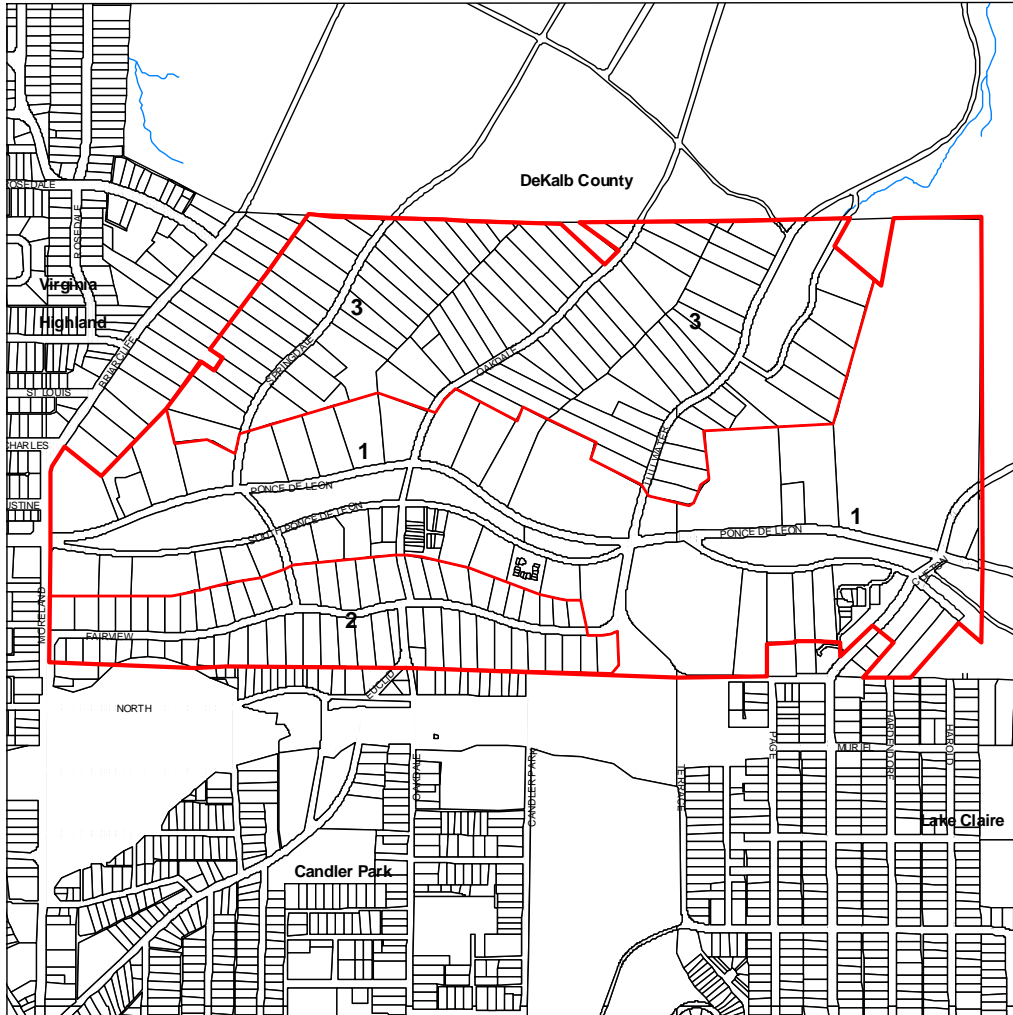

ATLANTA
URBAN DESIGN
COMMISSION

Druid Hills Landmark District (Chapter 20B)

Subareas:

1. Ponce de Leon Corridor
2. Fairview Road
3. Springdale / Oakdale / Lullwater

Produced by the AUDC - 6/97, updated 12/00, 1/01